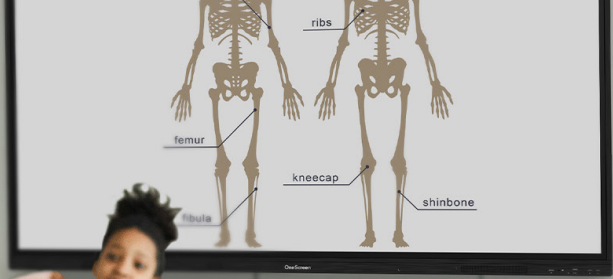

GURU
24/5

Free, unlimited help & training

Software

ONBOARD TOUCHSCREEN TOOLS

Interactive Whiteboard

Write is a powerful whiteboard with cloud drive integration, built-in browser, multiple pens, text recognition. Drop lessons from Lessn.ai directly onto your board.