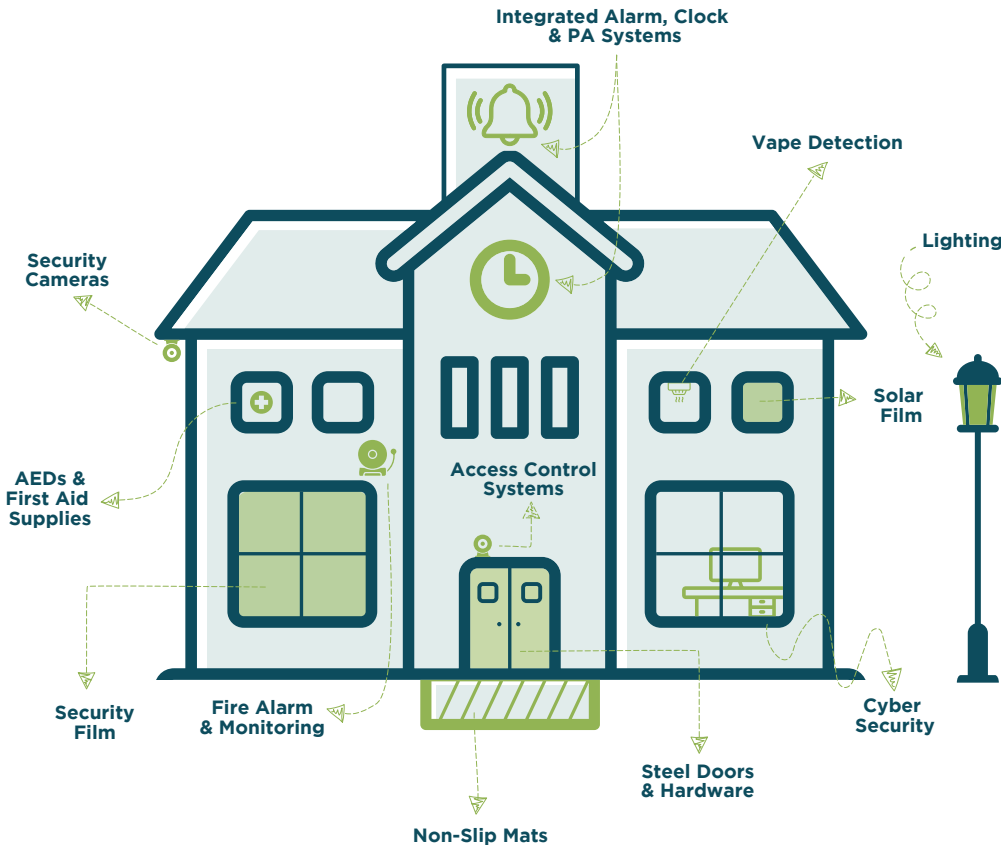

Minimize your risk, and keep your facilities safe and sound with smart Business Solutions from CPS. Our suite of business solutions includes contracts with best-in-class companies, providing deep savings—**up to 30% and sometimes more**—across critical services necessary to run your organization.

SECURITY SOLUTIONS

The Cook & Boardman family of companies is the nation's premier provider of fully integrated access and security solutions. This includes commercial doors, frames & hardware, electronic access control equipment and specialty products.