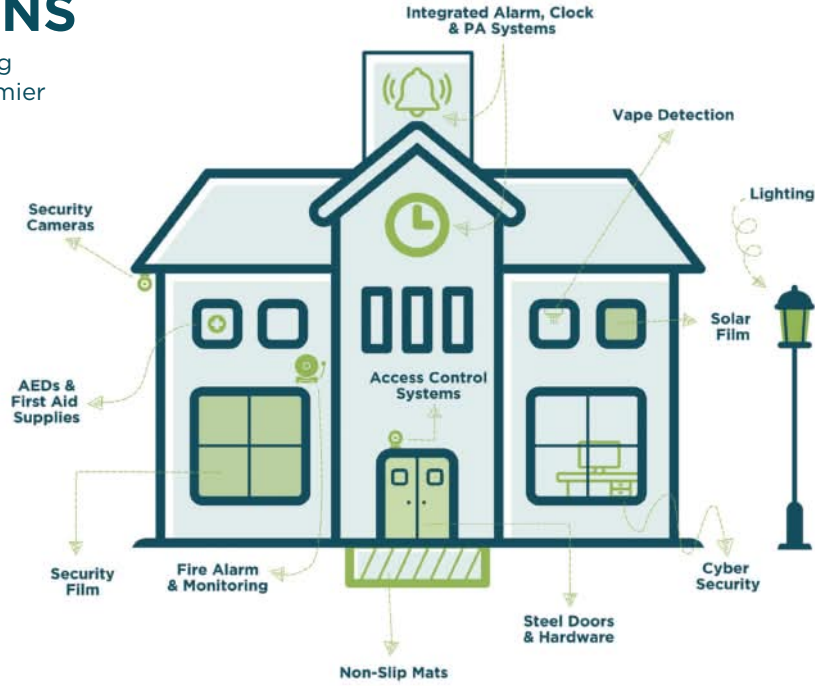

CPS SECURITY SOLUTIONS

We all deserve to feel safe in our learning and worshipping environments, which is why we have partnered with premier suppliers to create CPS Security Solutions.

towerwall

REGENCY SUPPLY LIGHTING

CPS is Your Go-To Source for Enterprise Business Solutions – and Savings

Our suite of Business Solutions includes contracts with best-in-class companies, providing deep savings across critical services necessary to run your organization.

SHOP MORE, SAVE MORE!

Take another look... You might come to CPS for one thing, but realize you can depend on us for just about everything else. Explore, shop, and save with CPS!