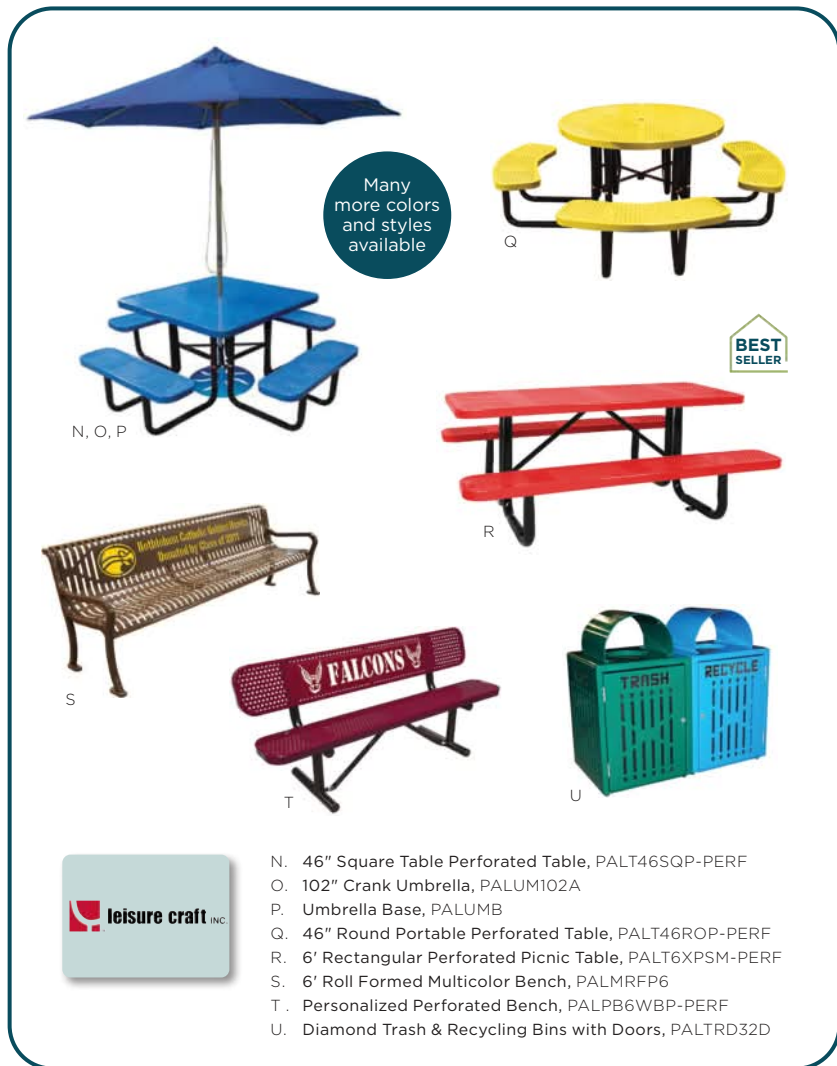

Many more colors and styles available

BEST SELLER

leisure craft inc.

- N. 46" Square Table Perforated Table, PALT46SQP-PERF
- O. 102" Crank Umbrella, PALUM102A
- P. Umbrella Base, PALUMB
- Q. 46" Round Portable Perforated Table, PALT46ROP-PERF
- R. 6' Rectangular Perforated Picnic Table, PALT6XPSM-PERF
- S. 6' Roll Formed Multicolor Bench, PALMRFP6
- T. Personalized Perforated Bench, PALPB6WBP-PERF
- U. Diamond Trash & Recycling Bins with Doors, PALTRD32D