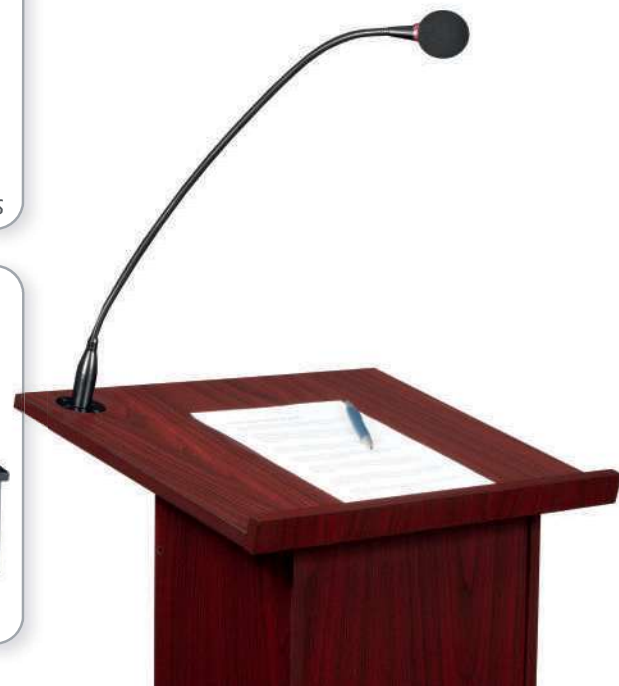

Divide spaces with ease. **ROBO Dividers™** deliver robust versatility.

ROOM DIVIDERS
PATENTED
INNOVATIVE ENGINEERING AND DESIGN

7 DAY QUICK SHIP
OPTIONS AVAILABLE

Easy to Fold, Move, and Store!

ROOM DIVIDERS

STAGES

Single Level Solutions

Packages & Individual Pieces Available

RISERS

Choose from 48", 36", and 18" depths to match your needs

6 SURFACE OPTIONS AVAILABLE

Elevate Every Worship Experience

NPS Stages and Risers that elevate voices, moments, and connection.

TRANSPORT RISER

Flips open and sets up with minimal effort!

TRANSFIX STAGE

The lightweight, portable stage solution

STAGES & RISERS

LECTERNS

Power Plus Series

Two Color Options Available

111PLS Series

Contemporary Series

Modern Transparent Acrylic Lectern

4015

Vision Series

Equipped With 4 Casters, 2 Locking

611 Series

Tabletop Lectern

Use Alone or with #112 Floor Base

22 Series