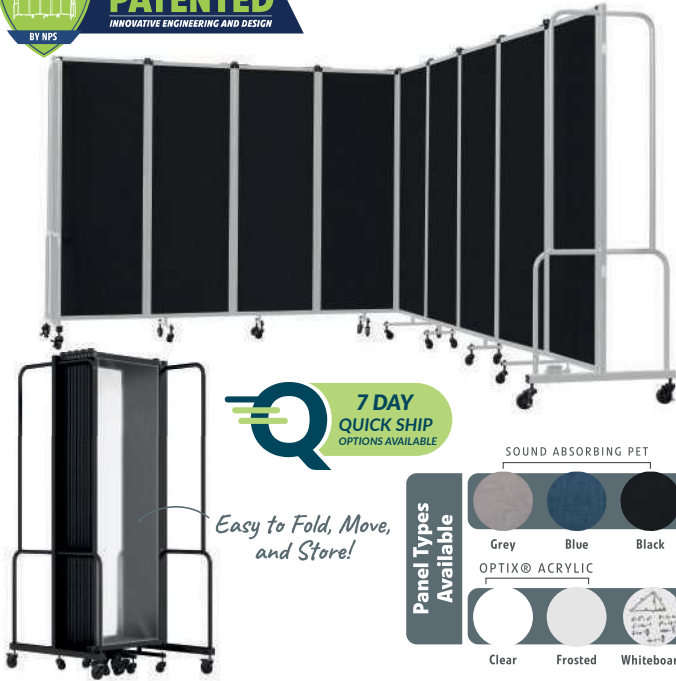

Silhouette Stack Chairs

*Upholstered in
Fabric or Vinyl*

9300 Series

Flex-Back Banquet Chairs

*Featuring CULP
Fabrics*

9600 Series

Basics Banquet Chairs

*Vinyl Upholstered
Stack Chairs*

9100 Series

BANQUET CHAIRS

MAX SEATING™ TABLES

SEMINAR

Cantilever Legs

DINING

*Patented Structure Enables
Comfortable Seating on All Sides
and Ends of the Table without
any Leg Obstructions.*

MULTIPURPOSE

FOLDING TABLES

Seminar Tables

*Three Sizes Available
BT1800 Series*

Plastic Folding Tables

*Rectangular, Square, and Round
Options Available
BT | BTR | BTA Series*

**Plastic Fold-In-Half
Tables**

*Rectangular and Round
Options Available
BMFIH | CM Series*

*Easy Transportation
& Storage*

Divide spaces with ease. **ROBO Dividers™** deliver robust versatility.

ROOM DIVIDERS
PATENTED
INNOVATIVE ENGINEERING AND DESIGN

7 DAY QUICK SHIP
OPTIONS AVAILABLE

Easy to Fold, Move, and Store!