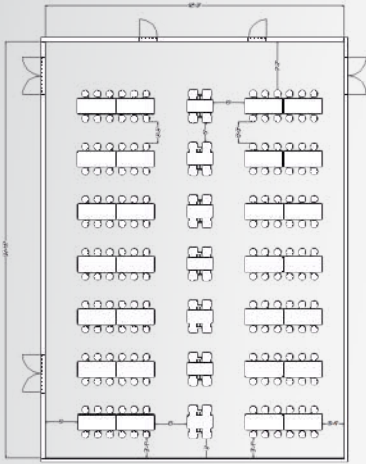

Creating Unique and Inviting Atmospheres

With Products that are Built to Last And Designed to Impress.

Capacity: 196

Capacity: 194

LAMINATES
OPTIONS

MOBILE TABLE
STOOL OPTION

MOBILE TABLE
STOOL OPTION

CLUSTER SWIVEL
BOOTH

TOGO
BOOTH

Our Space Planning & Design Team can build your ideal space!

Taking into account the needs of the environment and the number of people that fill the place.

Capacity: 18

NPS Design Presentation includes multiple angles and close ups. Customer will be provided with everything they need.