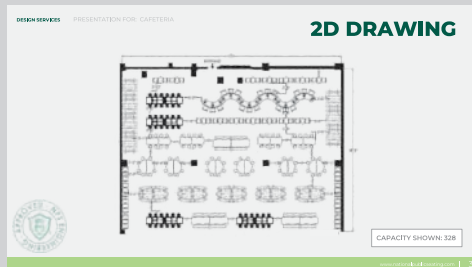

We look forward to working with you!

WWW.NATIONALPUBLICSEATING.COM