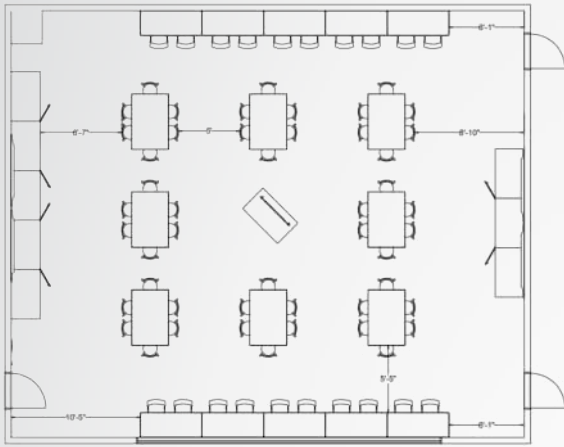

TOGO
BOOTH

Our Space Planning & Design Team can build your ideal space!

Taking into account the needs of the environment and the number of people that fill the place.

Capacity: 18

NPS Design Presentation includes multiple angles and close ups. Customer will be provided with everything they need.