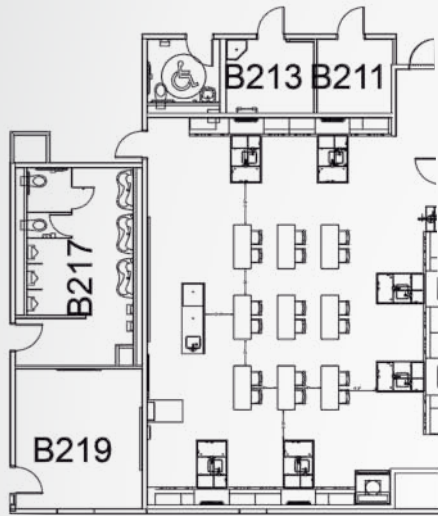

Creating Unique and Inviting Atmospheres

With Products that are Built to Last And Designed to Impress.

Capacity: 196

Capacity: 194

LAMINATES
OPTIONS

MOBILE TABLE
STOOL OPTION

MOBILE TABLE
STOOL OPTION

CLUSTER SWIVEL
BOOTH

TOGO
BOOTH

Our Space Planning & Design Team can build your ideal space!

Taking into account the needs of the environment and the number of people that fill the place.

Capacity: 18

NPS Design Presentation includes multiple angles and close ups. Customer will be provided with everything they need.