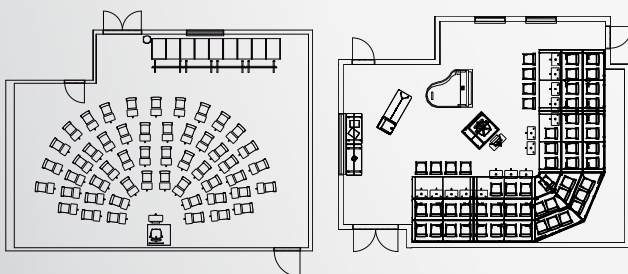

OUR PROCESS

2D DRAWING

A 2D layout of the space showing furniture locations and spacing.

3D RENDERING

A 3D layout of the space showing furniture locations and spacing.

PRODUCTS LIST

Detailed list of all the products and quantities incorporated into the design.

PROPOSAL

REVISION

UPDATED

Functional and Inspiring!

We offer a wide range of training room furniture options to choose from.

Capacity: 24

A Music Room for All!

We Offer a Variety of Music Furniture and Space Design Solutions to Meet the Needs of all Types of Music Programs and Ensembles.

Capacity: 109

Our Space Planning & Design Team can build your ideal space!

Taking into account the needs of the environment and the number of people that fill the place.

Capacity: 223

NPS Design Presentation includes multiple angles and close ups. Customer will be provided with everything they need.