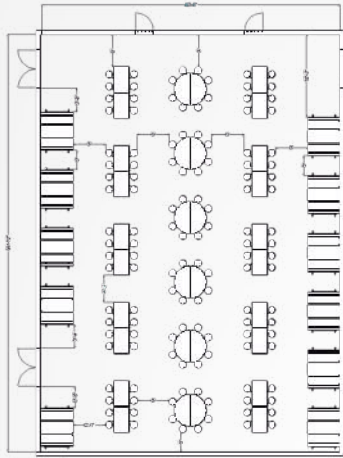

Capacity: 194