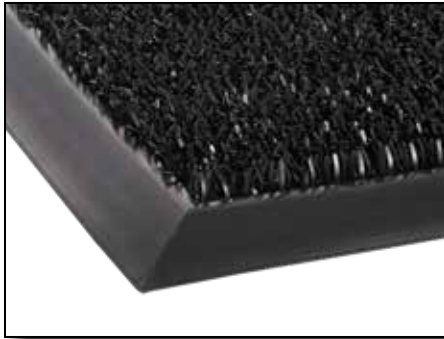

CROWN

MATTING TECHNOLOGIES

Commercial Clean Machine

SCRAPER | PREMIUM ENTRANCE MAT

Marathon

SCRAPER/WIPER | ENTRANCE MAT

Dust-Star w/ThermoGrip

WIPER | ENTRANCE MAT

The matting essentials you need!

Keep your students safe and facilities clean

EDUCATION

Students don't normally think about how dirty or wet their shoes are when they walk from building to building. With a matting system in place, you can ensure that the entryways and interior of your school or university buildings look polished and clean.