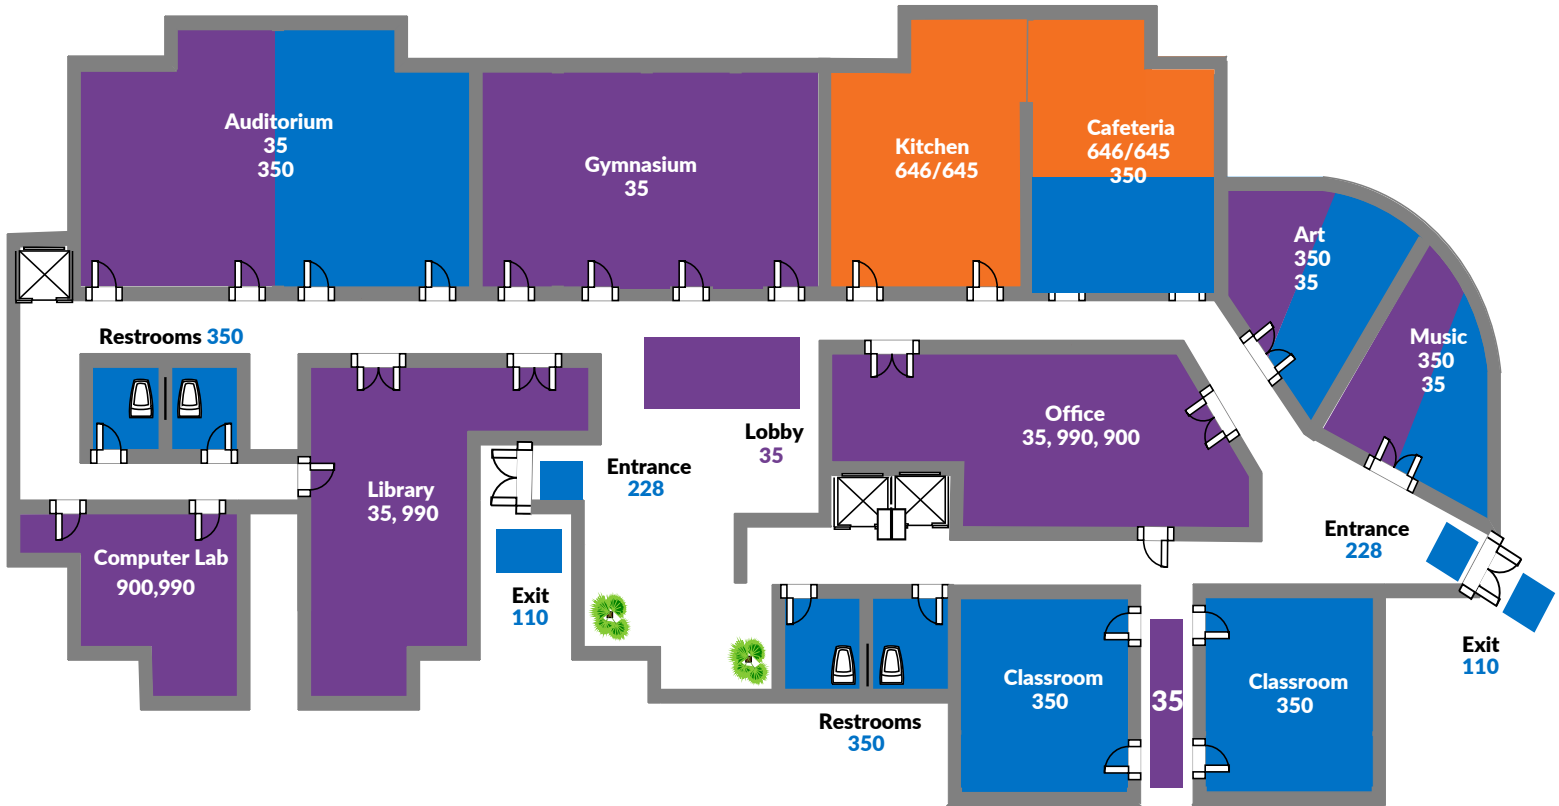

Suggested Educational Matting Solutions

Entrance Mats

Commercial Clean Machine
110 SCRAPER MAT
OUTDOOR - HEAVY-TRAFFIC AREAS

Marathon
228 WIPER/SCRAPER MAT
INDOOR - HEAVY TRAFFIC AREAS

Dust-Star w/ThermoGrip
350 WIPER MAT
INDOOR - HEAVY-TRAFFIC AREAS

Specialty Mats

Stat-Zap Carpet Top
900 SPECIALTY
INDOOR

HD Jet-Print
35 WIPER MAT
INDOOR - HIGH-TRAFFIC AREAS

Chair Mat
990 SPECIALTY
INDOOR

Food Service Mats

Safewalk-Light
646 WET/OILY AREA MAT
INDOOR - LIGHT TO MEDIUM DUTY

Safewalk-Light
645 WET AREA MAT
INDOOR - LIGHT TO MEDIUM DUTY

See www.CrownMats.com for additional product offerings