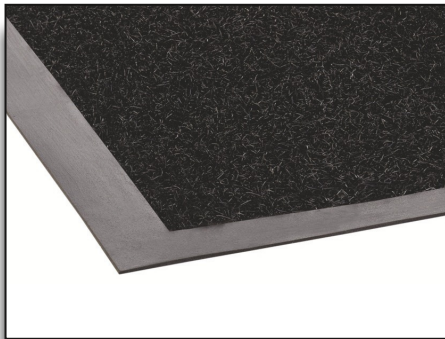

Safewalk-Light
645 WET AREA MAT
INDOOR - LIGHT TO MEDIUM DUTY

See www.CrownMats.com for additional product offerings

CROWN

MATTING TECHNOLOGIES

Jasper

SCRAPER | ENTRANCE MAT

Oxford Elite

SCRAPER/WIPER | ENTRANCE MAT