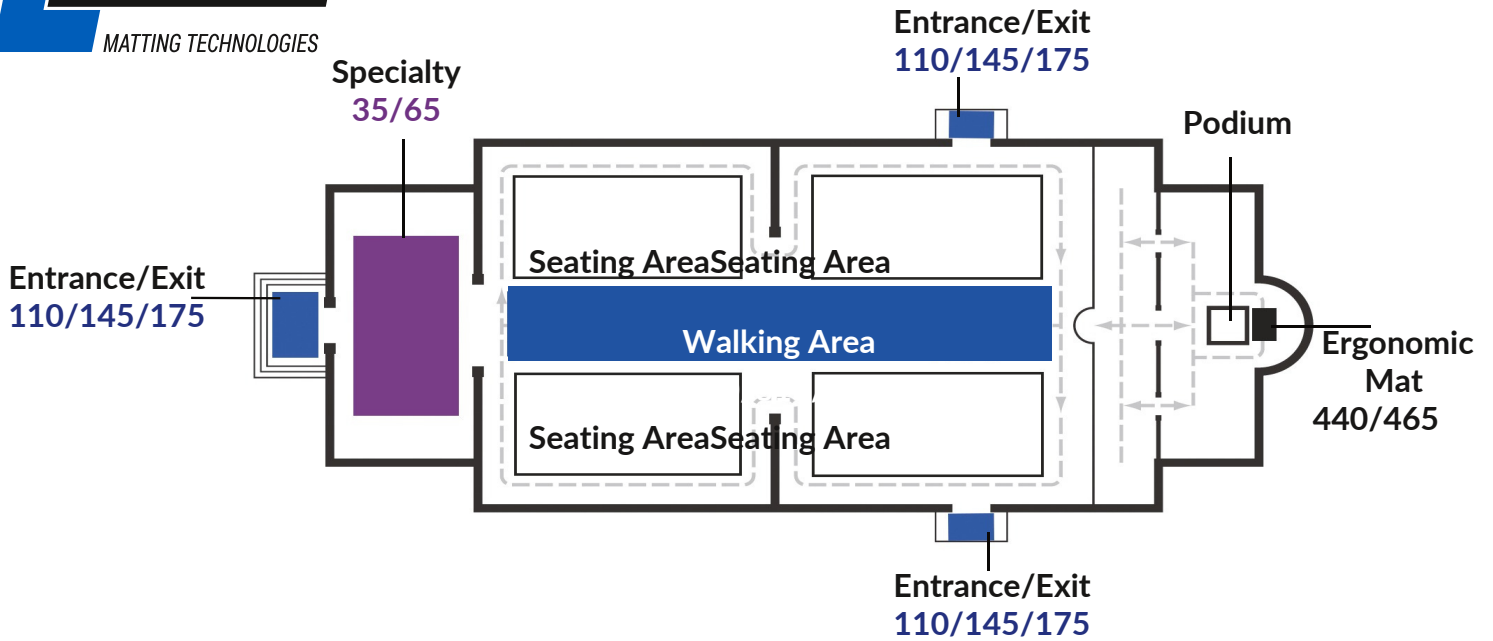

Suggested Church Matting Solutions

Entrance Mats

Commercial Clean Machine
110 SCRAPER MAT
OUTDOOR - HEAVY TRAFFIC AREAS

Crown Tread
145 SCRAPER MAT
OUTDOOR / INDOOR - LIGHT TRAFFIC AREAS

Dust-Star
350 WIPER MAT
INDOOR - HEAVY TRAFFIC AREAS

Jasper
175 SCRAPER MAT
OUTDOOR - MEDIUM TRAFFIC AREAS

Wonder-Pro
310 WIPER MAT
OUTDOOR - MEDIUM TRAFFIC AREAS

Rely-On Olefin
315 WIPER MAT
INDOOR - LIGHT TRAFFIC AREAS

Ergonomic Mats

Comfort-King
440 DRY AREA MAT
INDOOR - ANTI-FATIGUE

Alleviator
465 DRY AREA MAT
INDOOR - ANTI-FATIGUE

Specility Mats

Super Berber Inlay
65 DRY AREA MAT
INDOOR - HEAVY TRAFFIC AREAS

HD Jet Print
35 DRY AREA MAT
INDOOR - HEAVY TRAFFIC AREAS

See www.crownmats.com for additional product offerings