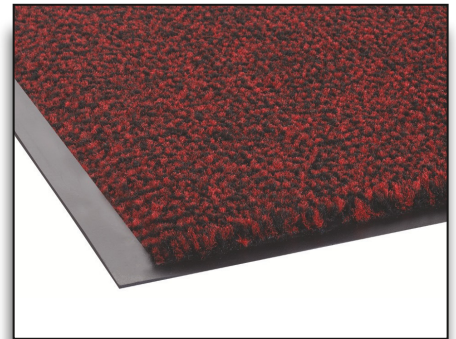

Dust-Star

WIPER | INDOOR