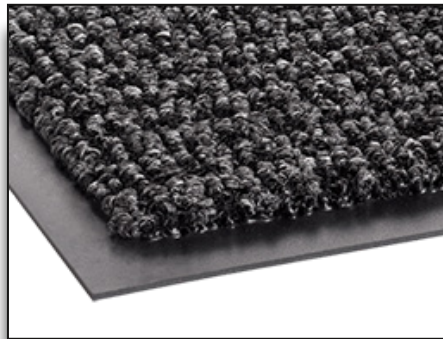

Safewalk-Light
645 WET AREA MAT
INDOOR - LIGHT TO MEDIUM DUTY

See www.CrownMats.com for additional product offerings

CROWN

MATTING TECHNOLOGIES

Jasper

SCRAPER | ENTRANCE MAT

Oxford Elite

SCRAPER/WIPER | ENTRANCE MAT