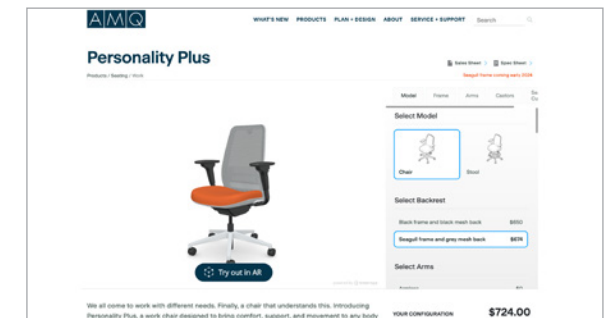

3D Design Tool

Use our 3D design tool to create custom spec sheets for your project

- Download your specifications
- Copy a link and/or email the information to your clients